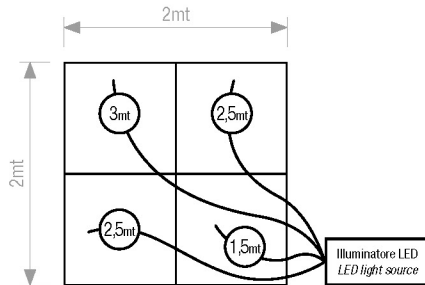

KS/4M...

Kit cielo stellato standard 3W area 4m²
Starry sky kit standard 3w area 4m²

KS/4M 16001

Kit cielo stellato . *Starry sky kit*

COMPONENTI KIT	KIT COMPONENT
1x illuminatore a LED Rgb 3W	1x LED Rgb 3W light source
1x fascio a fibre ottiche sintetiche \varnothing 1mm con Nr. 200 code	1x synthetic fibre optics \varnothing 1mm with 200 tails
1x connettore comune di collegamento all'illuminatore	1x polished common connector
Nr fibre 50x1,5mt + 100x2,5mt + 50x3mt	Nr fibres 50x1,5mt + 100x2,5mt + 50x3mt

KS/4M 16002

Kit cielo stellato . *Starry sky kit*

COMPONENTI KIT	KIT COMPONENT
1x illuminatore a LED Rgb 3W	1x LED Rgb 3W light source
1x fascio a fibre ottiche sintetiche \varnothing 1mm con Nr. 200 code	1x synthetic fibre optics \varnothing 1mm with 200 tails
1x connettore comune di collegamento all'illuminatore	1x polished common connector
Nr fibre 100x1,5mt + 100x2,5mt	Nr fibres 100x1,5mt + 100x2,5mt