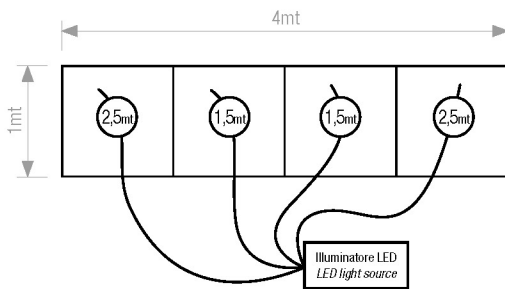

KS/4M...

Kit cielo stellato standard 3W area 4m²
Starry sky kit standard 3w area 4m²

KS/4M 16001

Kit cielo stellato . *Starry sky kit*

COMPONENTI KIT	KIT COMPONENT
1x illuminatore a LED Rgb 3W	1x LED Rgb 3W light source
1x fascio a fibre ottiche sintetiche \varnothing 1mm con Nr. 200 code	1x synthetic fibre optics \varnothing 1mm with 200 tails
1x connettore comune di collegamento all'illuminatore	1x polished common connector
Nr fibre 50x1,5mt + 100x2,5mt + 50x3mt	Nr fibres 50x1,5mt + 100x2,5mt + 50x3mt

KS/4M 16002

Kit cielo stellato . *Starry sky kit*

COMPONENTI KIT	KIT COMPONENT
1x illuminatore a LED Rgb 3W	1x LED Rgb 3W light source
1x fascio a fibre ottiche sintetiche \varnothing 1mm con Nr. 200 code	1x synthetic fibre optics \varnothing 1mm with 200 tails
1x connettore comune di collegamento all'illuminatore	1x polished common connector
Nr fibre 100x1,5mt + 100x2,5mt	Nr fibres 100x1,5mt + 100x2,5mt