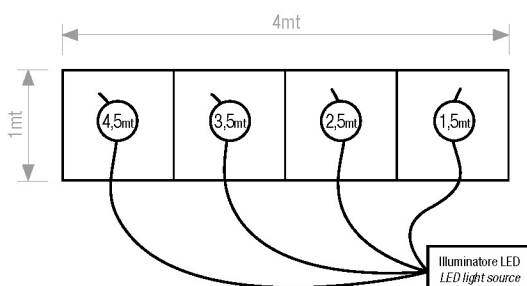

KS/4M 16003

Kit cielo stellato . *Starry sky kit*

COMPONENTI KIT	KIT COMPONENT
1x illuminatore a LED Rgb 3W	1x LED Rgb 3W light source
1x fascio a fibre ottiche sintetiche $\varnothing$1mm con Nr. 200 code	1x synthetic fibre optics $\varnothing$1mm with 200 tails
1x connettore comune di collegamento all'illuminatore	1x polished common connector
Nr fibre 200x1,5mt	Nr fibres 200x1,5mt