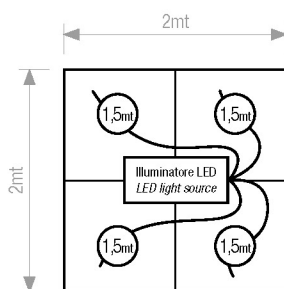

KS/4M...

Kit cielo stellato standard 3W area 4m²
Starry sky kit standard 3w area 4m²

KS/4M 16001

Kit cielo stellato . *Starry sky kit*

COMPONENTI KIT	KIT COMPONENT
1x illuminatore a LED Rgb 3W	1x LED Rgb 3W light source
1x fascio a fibre ottiche sintetiche \varnothing 1mm con Nr. 200 code	1x synthetic fibre optics \varnothing 1mm with 200 tails
1x connettore comune di collegamento all'illuminatore	1x polished common connector
Nr fibre 50x1,5mt + 100x2,5mt + 50x3mt	Nr fibres 50x1,5mt + 100x2,5mt + 50x3mt

KS/4M 16002

Kit cielo stellato . *Starry sky kit*

COMPONENTI KIT	KIT COMPONENT
1x illuminatore a LED Rgb 3W	1x LED Rgb 3W light source
1x fascio a fibre ottiche sintetiche \varnothing 1mm con Nr. 200 code	1x synthetic fibre optics \varnothing 1mm with 200 tails
1x connettore comune di collegamento all'illuminatore	1x polished common connector
Nr fibre 100x1,5mt + 100x2,5mt	Nr fibres 100x1,5mt + 100x2,5mt